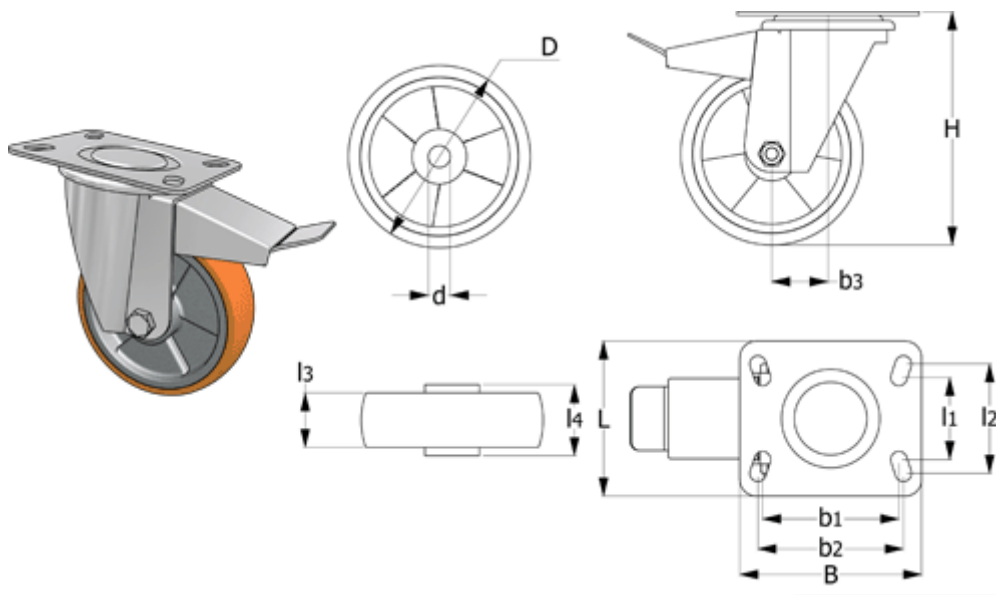

Data Sheet

Article number: 2314451761

Description: E+G Aluminium wheel 451761
RE.F5-200-SSF-H turning plate w/brake

Measures

B	= 140	H	= 250	s	= 11
b1	= 105	L	= 110	Type	= RE.F5-200-SSF-H
b2	= 105	l1	= 73	Weight (g)	= 4510
b3	= 70	l2	= 87		
Code	= 451761	l3	= 50		
D	= 200	l4	= 55		
d	= 25	R	= 146		
Dynamic load (N)	= 7500	Rolling resistance (N)	= 3600		